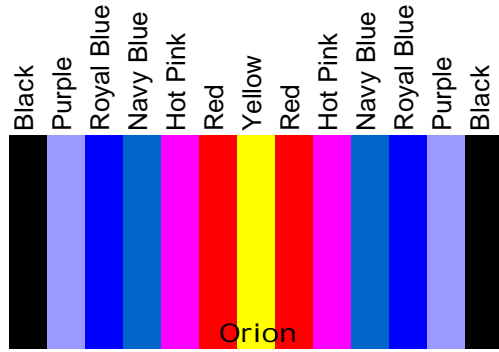

Powrachute Corporation

Chute Designs

Dawn

Patriot

Butterfly

Rainbow

Champion

Thunder Bird