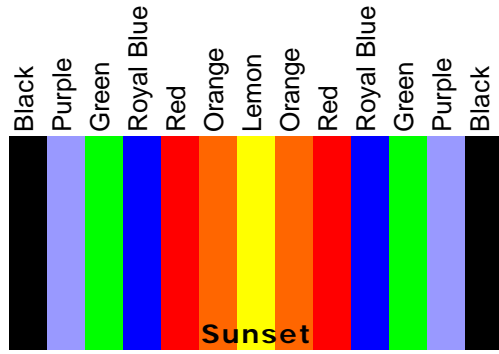

Powrachute Corporation

Chute Designs

Dawn

Patriot

Butterfly

Rainbow

Champion

Thunder Bird

Skyline

Breeze